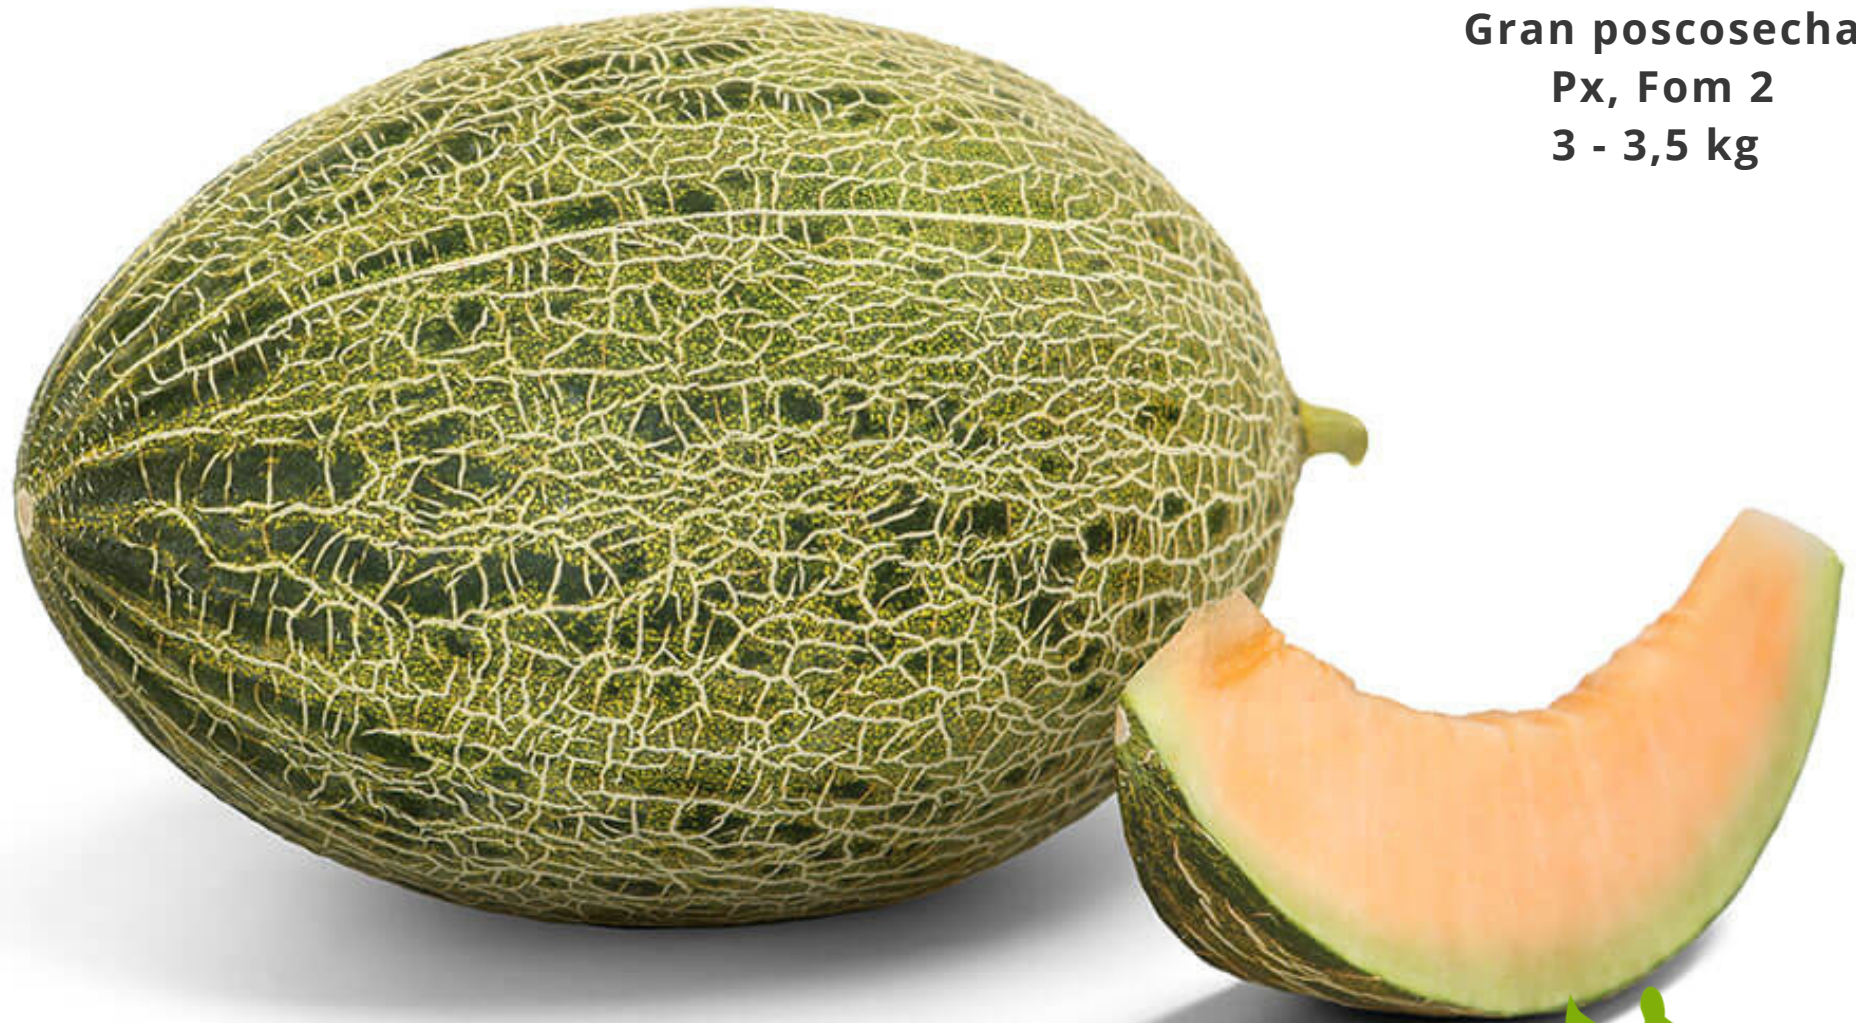

www.summerseeds.com.ar

SummerSeeds

River Dew F1

Melon Honey Dew
Cavidad seminal pequeña
Gran Poscosecha
Alta Productividad
3-3,5 kg

www.summerseeds.com.ar

SummerSeeds

Bola de Oro

Melon Honey Dew
Color Externo Amarillo
Cavidad seminal pequeña
Gran Poscosecha
Alta Productividad
3-3,5 kg

www.summerseeds.com.ar

Summer Seeds

Imoji

Melon Honey Dew
Color Externo Amarillo
Cavidad seminal pequeña
Gran Poscosecha
Alta Productividad
1.5-2 kg

www.summerseeds.com.ar

Summer Seeds

Pearlina

Melon Pearlina
Viraje de color de fondo en
madurez
Pulpa Salmon
Cavidad seminal pequeña
Alta Productividad
Precoz
2,5-3 kg

www.summerseeds.com.ar

SummerSeeds

Mateo

Melon Piel de Sapo
Pulpa Blanca
Gran cosecha
Px, Fom 2
2,5-3 kg

www.summerseeds.com.ar

SummerSeeds

Melon Piel de Sapo
Pulpa Salmon
Gran poscosecha
Px, Fom 2
3 - 3,5 kg

Summer Seeds

Roman F1

Pimiento Lamuyo Largo
Rojo intenso
Gran brillo
HR: TMV-PMMV-SW
IR: TSWV

A close-up photograph of a pepper plant. The plant is covered in lush green leaves. Several large, bell-shaped peppers are visible. Some are bright red, indicating they are ripe, while others are still green. The peppers have a smooth, glossy texture. The background is slightly blurred, showing more of the plant and some sunlight filtering through the leaves.