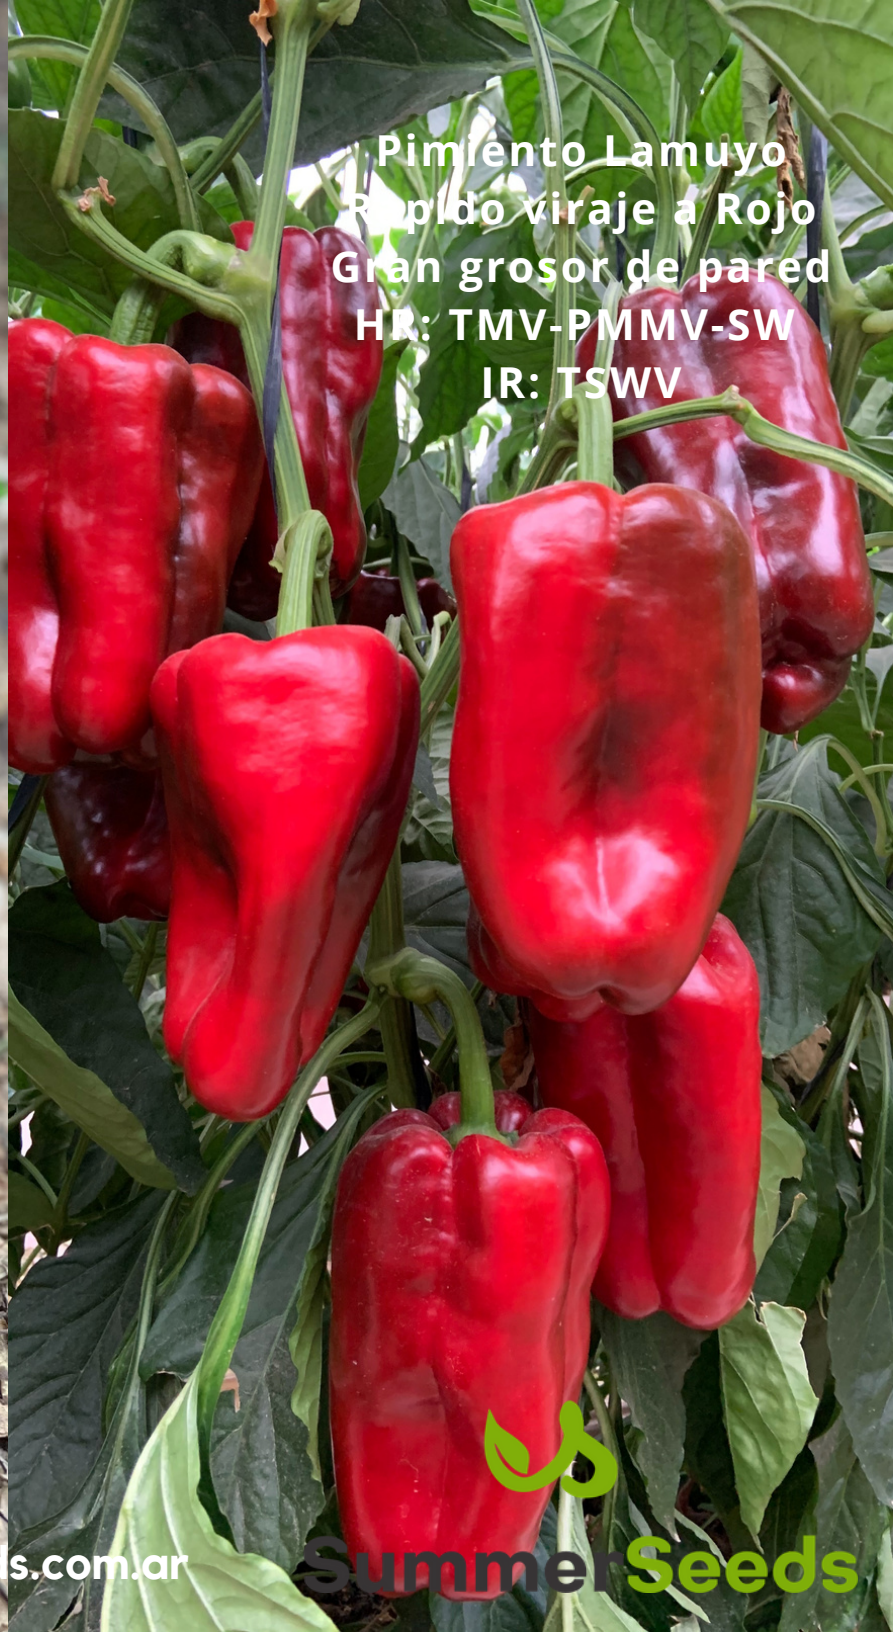

www.summerseeds.com.ar

SummerSeeds

Mateo

Melon Piel de Sapo
Pulpa Blanca
Gran cosecha
Px, Fom 2
2,5-3 kg

www.summerseeds.com.ar

SummerSeeds

Melon Piel de Sapo
Pulpa Salmon
Gran poscosecha
Px, Fom 2
3 - 3,5 kg

Eskimo

Melon Canario
Pulpa Salmon
Gran acumulacion de
Azucar
1 - 1,2 kg

www.summerseeds.com.ar

SummerSeeds

Cumpa F1

www.summerseeds.com.ar

Pimiento Lamuyo
Rápido viraje a Rojo
Gran grosor de pared
HR: TMV-PMMV-SW
IR: TSWV

Summer Seeds

Roman F1

Pimiento Lamuyo Largo
Rojo intenso
Gran brillo
HR: TMV-PMMV-SW
IR: TSWV

A close-up photograph of a pepper plant. The plant is covered in lush green leaves. Several large, bell-shaped peppers are visible. Some are bright red, indicating they are ripe, while others are still green. The peppers have a smooth, glossy texture. The background is slightly blurred, showing more of the plant and some sunlight filtering through the leaves.