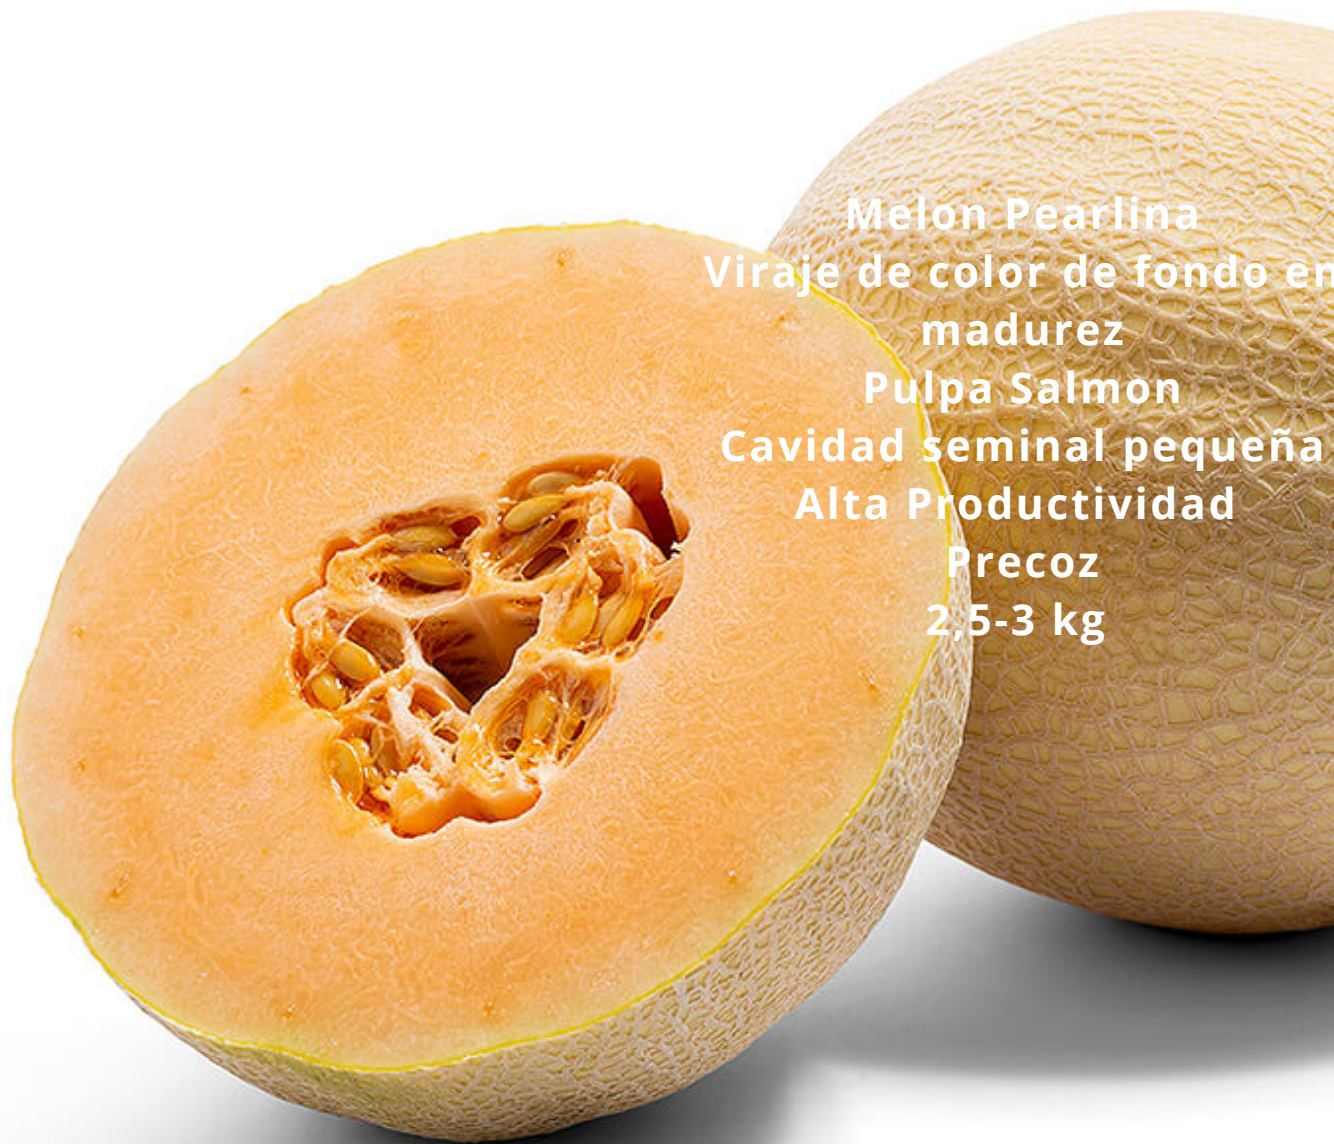

www.summerseeds.com.ar

SummerSeeds

River Dew F1

Melon Honey Dew
Cavidad seminal pequeña
Gran Poscosecha
Alta Productividad
3-3,5 kg

www.summerseeds.com.ar

SummerSeeds

Bola de Oro

Melon Honey Dew
Color Externo Amarillo
Cavidad seminal pequeña
Gran Poscosecha
Alta Productividad
3-3,5 kg

www.summerseeds.com.ar

Summer Seeds

Imoji

Melon Honey Dew
Color Externo Amarillo
Cavidad seminal pequeña
Gran Poscosecha
Alta Productividad
1.5-2 kg

www.summerseeds.com.ar

Summer Seeds

Pearlina

Melon Pearlina
Viraje de color de fondo en
madurez
Pulpa Salmon
Cavidad seminal pequeña
Alta Productividad
Precoz
2,5-3 kg

www.summerseeds.com.ar

SummerSeeds

Mateo

Melon Piel de Sapo
Pulpa Blanca
Gran cosecha
Px, Fom 2
2,5-3 kg

www.summerseeds.com.ar

SummerSeeds

Melon Piel de Sapo
Pulpa Salmon
Gran poscosecha
Px, Fom 2
3 - 3,5 kg

Summer Seeds

Roman F1

Pimiento Lamuyo Largo
Rojo intenso
Gran brillo
HR: TMV-PMMV-SW
IR: TSWV

A close-up photograph of a pepper plant. The plant is covered in lush green leaves. Several large, bell-shaped peppers are visible. Some are bright red, indicating they are ripe, while others are still green. The peppers have a smooth, glossy texture. The background is slightly blurred, showing more of the plant and some sunlight filtering through the leaves.